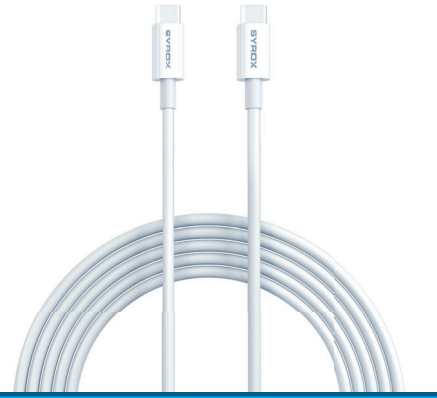

C95

TYPE-C / TYPE-C CHARGE AND DATA CABLE 200CM

- Used to charge Type-C devices.
- You can transfer music, pictures and documents quickly and easily.
- Compatible with Type-C port.
- Premium quality raw material.