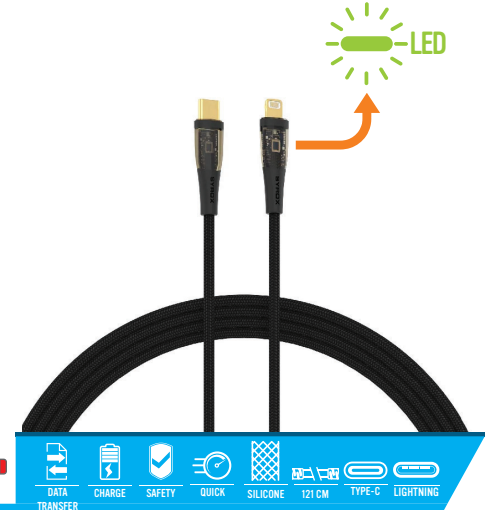

### TYPE-C / LIGHTNING CHARGING & DATA CABLE

- HI-QUALITY digital display transparent design
- Fast charging and data transfer
- 30W (Power Delivery) charging technology
- Used for charging devices with Lightning connection
- Cable length 121 cm
- Quick and easy transfer of your music, pictures and documents

### TYPE-C / LIGHTNING CHARGING & DATA CABLE

- Designed for gamers
- Fast charging and data transfer
- 30W (Power Delivery) charging technology
- Used for charging devices with Lightning connection
- Cable length 119 cm
- Quick and easy transfer of your music, pictures and documents

### TYPE-C / LIGHTNING CHARGING & DATA CABLE

- HI-TECH transparent design soft light
- Fast charging and data transfer
- 2 pcs green led light
- 30W PD (Power Delivery) charging technology
- Cable length 121 cm
- Used for charging devices with Lightning connection
- You can transfer your music, pictures and documents quickly and easily
- (CE) Domestic production in accordance with European Union standards