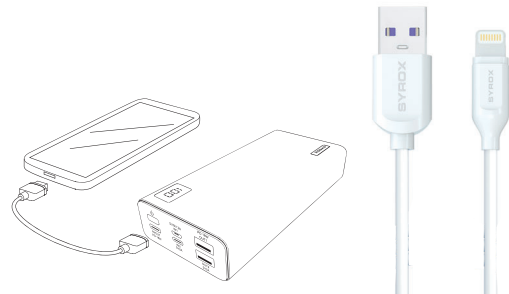

C68

USB-A / LIGHTNING POWERBANK CHARGE CABLE

- Used to charge Lightning devices.
- You can transfer music, pictures and documents quickly and easily.
- Compatible with Lightning port.