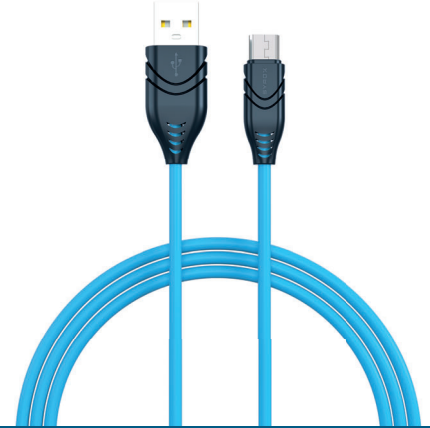

C98

MICRO USB / USB-A FLEXIBLE SILICONE CABLE

- Food grade silicone cable
- Charging and data Sync
- Quick Charging
- Efficient transfer
- Extra durable