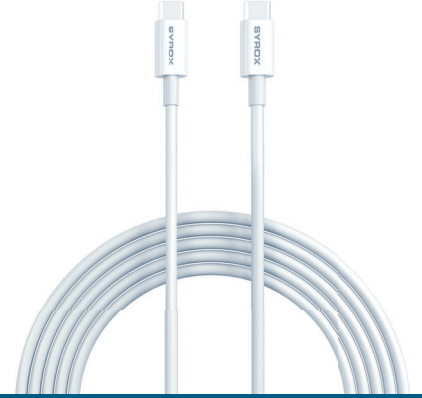

C94

TYPE-C / TYPE-C CHARGE AND DATA CABLE

- Used to charge Type-C devices.
- You can transfer music, pictures and documents quickly and easily.
- Compatible with Type-C port.
- Premium quality raw material.