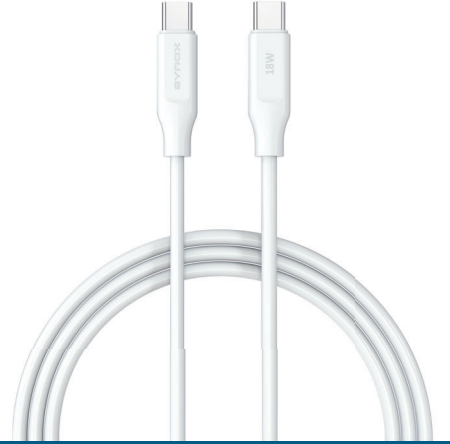

PD18TK

TYPE-C / TYPE-C CHARGE AND DATA CABLE

- Used to charge Type-C devices.
- You can transfer music, pictures and documents quickly and easily.
- Compatible with Type-C port.