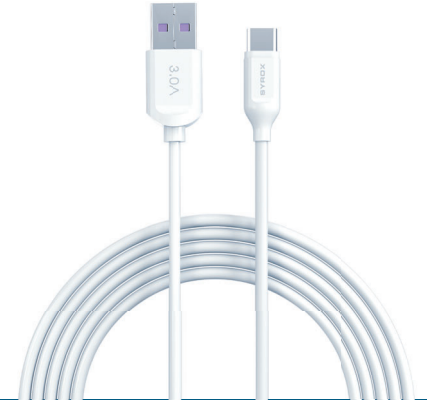

C110

USB-A / TYPE-C CHARGE AND DATA CABLE

- Used to charge Type-C devices.
- You can transfer music, pictures and documents quickly and easily.
- Compatible with Type-C port.
- Premium quality raw material.