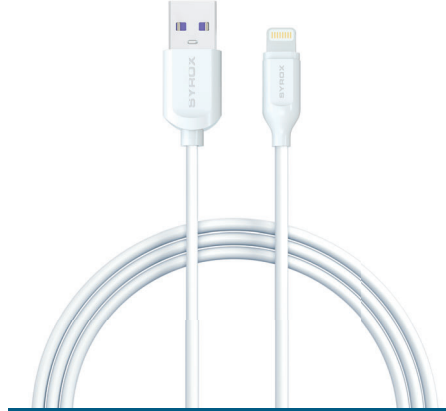

C85

USB-A / LIGHTNING CHARGE AND DATA CABLE

Box size: 46 mm x 90 mm x 24 mm

- Used to charge Lightning devices.
- You can transfer music, pictures and documents quickly and easily.
- Compatible with Lightning port.