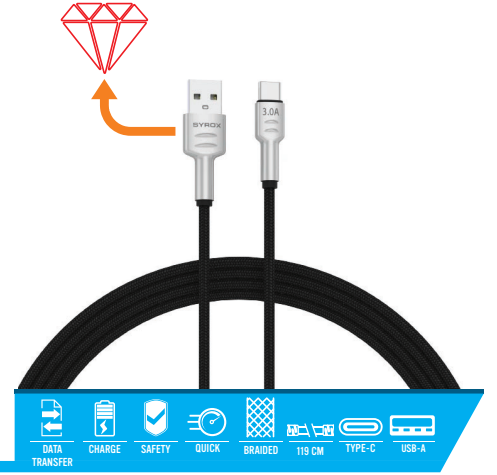

C133AT

USB-A / TYPE-C CHARGING & DATA CABLE

- Perfect hardness metal case
- Fast charging and data transfer
- 3.0A Quick charge technology
- Cable length 119 cm
- Used for charging devices with Type-C connection
- You can transfer your music, pictures and documents quickly and easily
- (CE) Domestic production in accordance with European Union standards