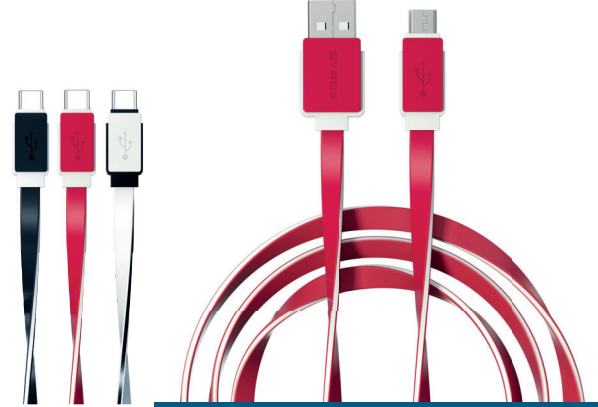

C63

MICRO USB / USB-A CHARGE AND DATA CABLE

- Used to charge Micro-USB devices.
- You can transfer music, pictures and documents quickly and easily.
- Compatible with Micro-USB port.

C62

MICRO USB / USB-A CHARGE AND DATA CABLE

- Used to charge Micro-USB devices.
- You can transfer music, pictures and documents quickly and easily.
- Compatible with Micro-USB port.