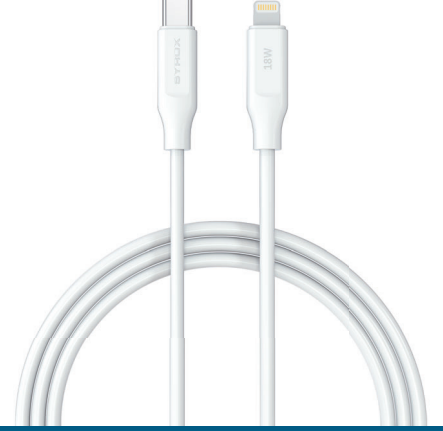

### TYPE-C / LIGHTNING CHARGE AND DATA CABLE

- Used to charge Lightning devices.
- You can transfer music, pictures and documents quickly and easily.
- Compatible with Lightning port.
- Premium quality raw material.