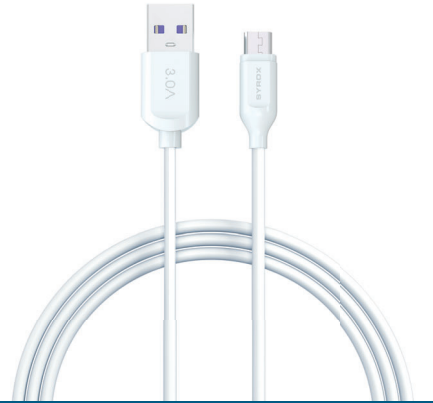

Box size: 46 mm x 90 mm x 24 mm

- Used to charge Micro-USB devices.
- You can transfer music, pictures and documents quickly and easily.
- Compatible with Micro-USB port.