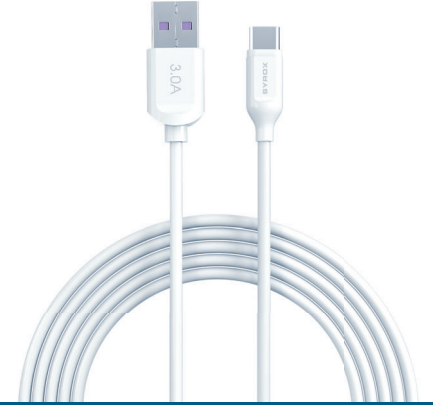

Box size: 46 mm x 90 mm x 24 mm

- Used to charge Type-C devices.
- You can transfer music, pictures and documents quickly and easily.
- Compatible with Type-C port.
- Premium quality raw material.