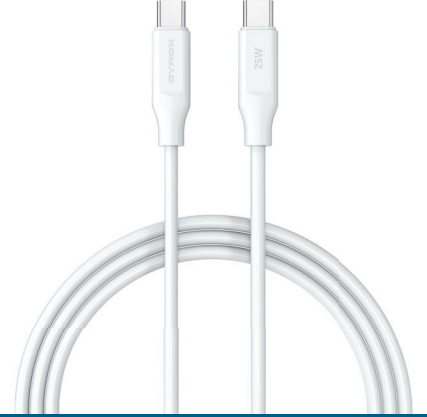

PD25TK

TYPE-C / TYPE-C CHARGE AND DATA CABLE

- Used to charge Type-C devices.
- You can transfer music, pictures and documents quickly and easily.
- Compatible with Type-C port.