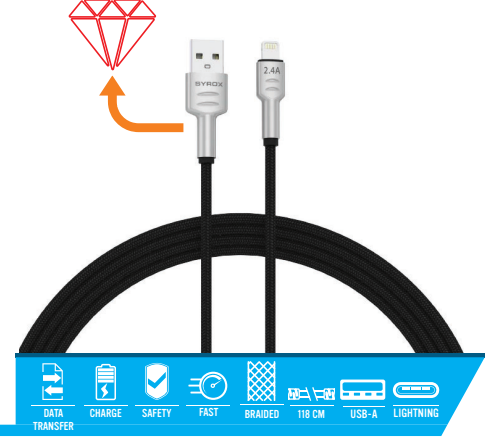

C133AL

USB-A / LIGHTNING CHARGING & DATA CABLE

- Perfect hardness metal case
- Fast charging and data transfer
- 2.4 (Fast Charging) charging technology
- Used for charging devices with Lightning connection
- Cable length 119 cm
- Quick and easy transfer of your music, pictures and documents